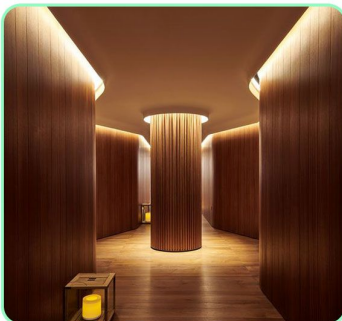

## خدمات الإضاءة

Imperialway specializes in innovative lighting solutions. As a leading provider, we offer a wide range of lighting services for residential, commercial, and industrial spaces. Our skilled team of experts designs and installs custom lighting systems that enhance ambiance, functionality, and energy efficiency. From LED lighting to architectural lighting designs, we ensure optimal illumination and visual impact. Trust Imperialway as your reliable partner for all your lighting needs, and experience the perfect blend of aesthetics and functionality. Choose Imperialway for exceptional lighting solutions that transform your spaces into captivating environments.